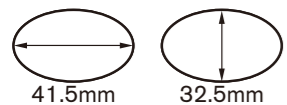

**HSV-1301**  
Standard Cup Size  
Adult Bridge sizes: L/M/S included  
(Kids / Asian fitting Bridge sizes: L/M/S available on request)

col. 1 Smoke      col. 2 Indigo

col. 3 Violet

**HSV-1302**  
Large Cup Size  
Adult Bridge sizes: L/M/S included