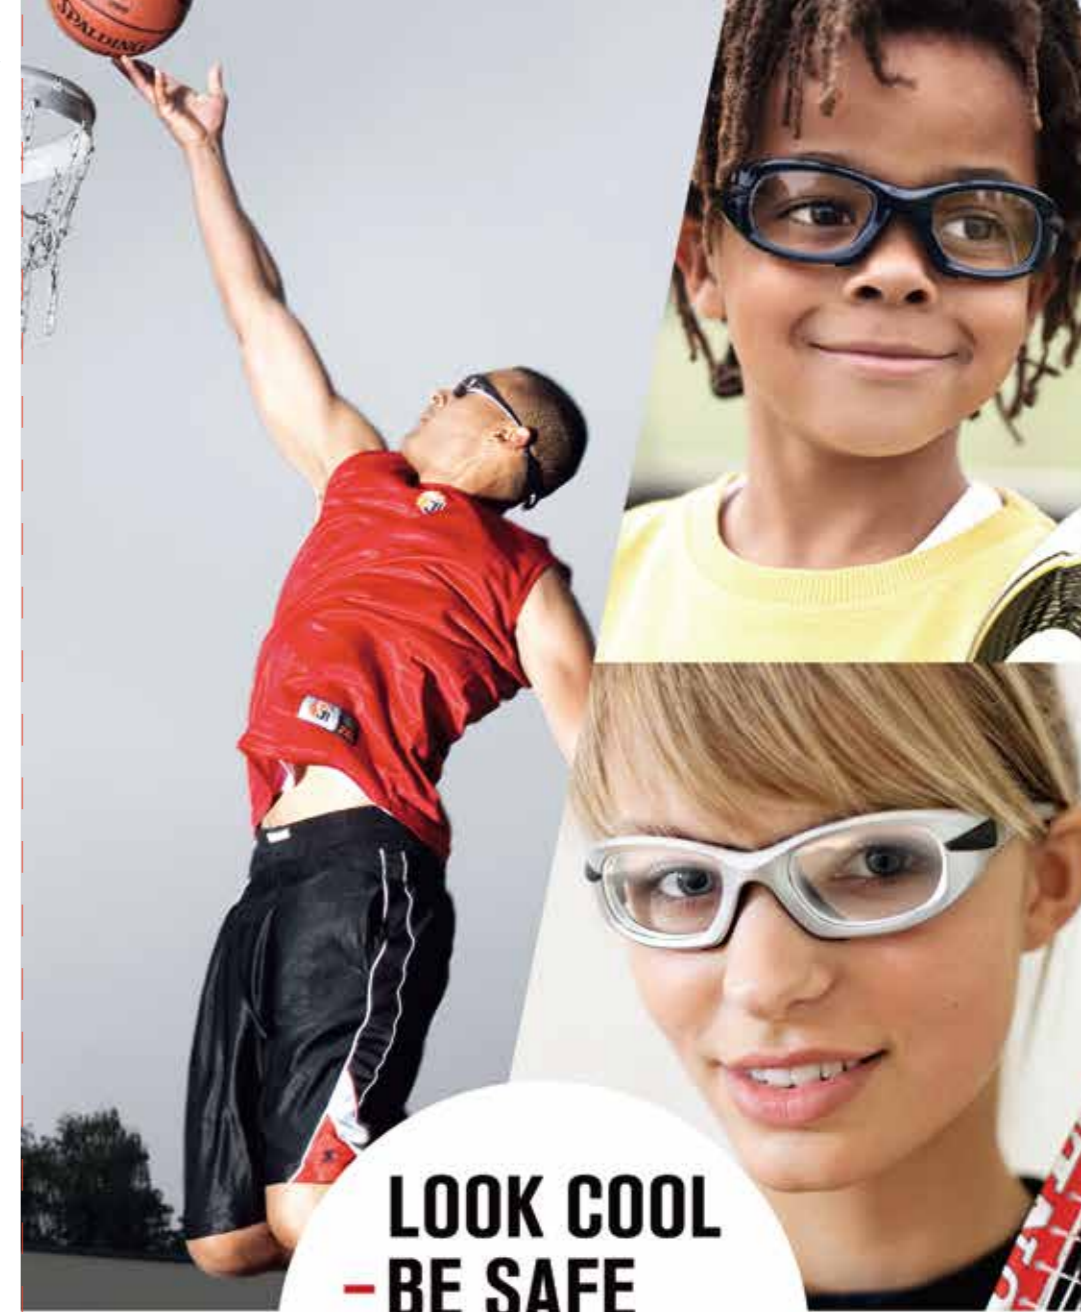

**THE TEMPLE VERSION**  
fits most activities comfortably and safely with no impact on performance.

**THE STRAP VERSION**  
is ideal for optimum fitting under helmets and hats.

<https://www.progearvision.com>

<https://www.facebook.com/ProgearVision/>

<https://twitter.com/ProgearVision>

<https://bit.ly/2o4ieD8>

**LOOK COOL  
- BE SAFE**

SPORTS FRAMES FOR  
EYE PROTECTION

Avoid preventable serious eye injuries today with