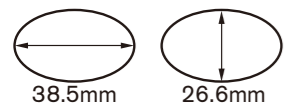

**HSV-1301**  
Standard Cup Size  
Adult Bridge sizes: L/M/S included  
(Kids / Asian fitting Bridge sizes: L/M/S available on request)

col. 1 Smoke      col. 2 Indigo

col. 3 Violet

**HSV-1302**  
Large Cup Size  
Adult Bridge sizes: L/M/S included